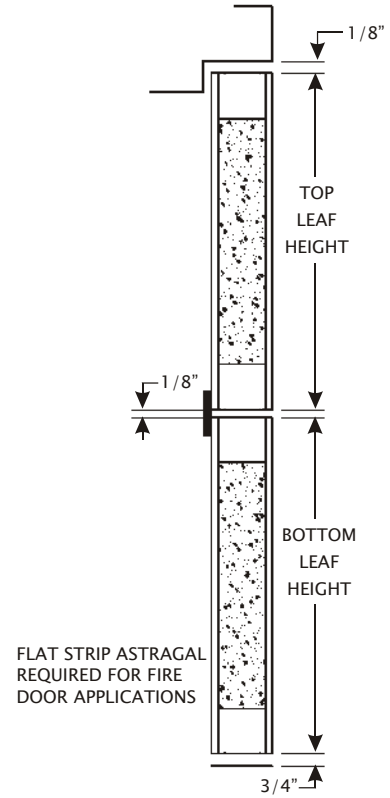

DUTCH DOORS

"X" AND "H" VARY WITH DOOR HEIGHT

DOOR HEIGHT	H	X
6'-8"	3'-1 7/8"	1' 7-7/16"
7'-0"	3'-5 7/8"	1' 11-7/16"
7'-2"	3'-7 7/8"	2' 1-7/16"

Flat strip astragal A2 latching for top leaf.