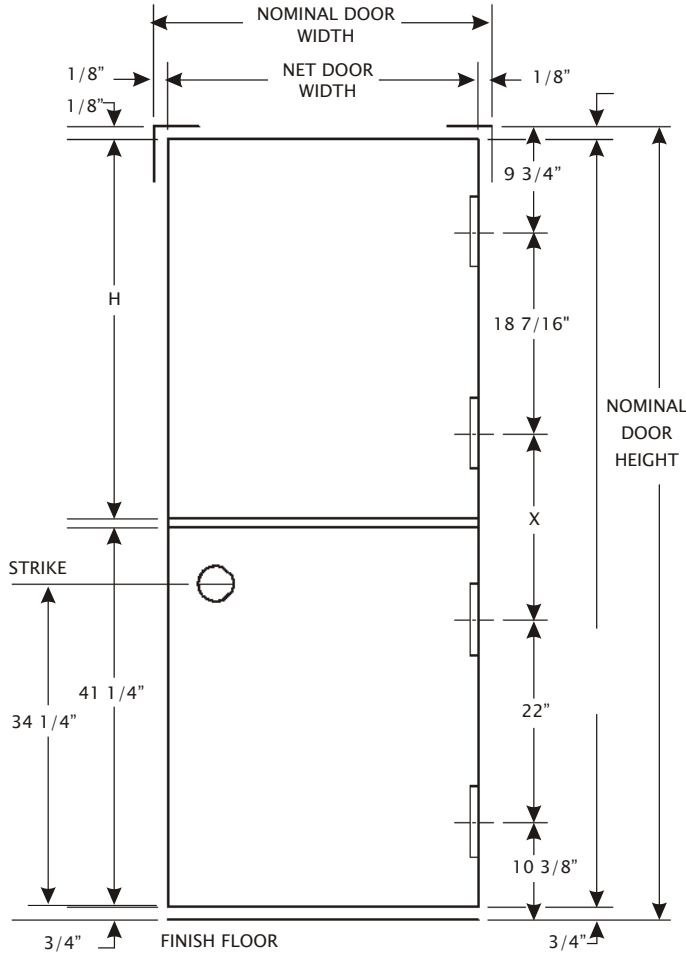

DUTCH DOORS

"X" AND "H" VARY WITH DOOR HEIGHT

DOOR HEIGHT	H	X
6'-8"	3'-1 7/8"	1' 7-7/16"
7'-0"	3'-5 7/8"	1' 11-7/16"
7'-2"	3'-7 7/8"	2' 1-7/16"

Flat strip astragal A2 latching for top leaf.